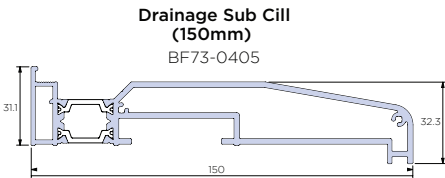

Ventilation - Contemporary Sash

- When specified 2500 / 4000 trickle vents are fitted into either a 38mm add-on or into 55mm outer frame, with the addition of a 20mm add-on to the head (this is supplied as standard when this option is selected).

Ventilation - Flush Sash

- When specified 2500 / 4000 trickle vents are fitted into a 38mm add-on.

Accreditations

- Available with a Alunet burglar resistance PAS24 rating

PANORAMA SUPERSLIM ALUMINIUM WINDOWS - TYPICAL SECTIONS

Outward opening | All measurements in mm
 (Sashes are internally beaded / fixed lites externally beaded as standard)

CILL OPTIONS

Side Hung Sash max width (Outer-Outer) 740mm

Side Hung Sash max height (Outer-Outer) 1500mm

Top Hung Sash max width (Outer-Outer) 1300mm

Top Hung Sash max height (Outer-Outer) 1500mm

Max side hung weight per sash 24kg

Max top hung weight per sash 40kg

Weight Restrictions

Maximum width and height based on heavy duty hinges utilising double glazed units.