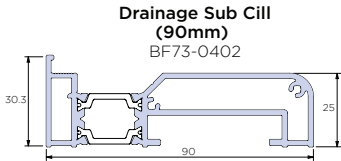

Ventilation - Contemporary Sash

- When specified 2500 / 4000 trickle vents are fitted into either a 38mm add-on or into 55mm outer frame, with the addition of a 20mm add-on to the head (this is supplied as standard when this option is selected).

Outward opening | All measurements in mm
 (Sashes are internally beaded / fixed lites externally beaded as standard)

CILL OPTIONS

Side Hung Sash max width (Outer-Outer) 740mm

Side Hung Sash max height (Outer-Outer) 1500mm

Top Hung Sash max width (Outer-Outer) 1300mm

Top Hung Sash max height (Outer-Outer) 1500mm

Max side hung weight per sash 24kg

Max top hung weight per sash 40kg

Weight Restrictions

Maximum width and height based on heavy duty hinges utilising double glazed units.