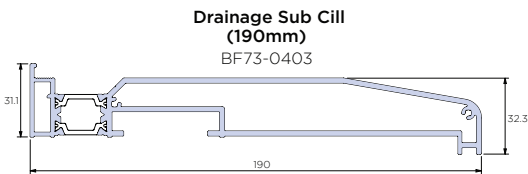

Ventilation - Contemporary Sash

- When specified 2500 / 4000 trickle vents are fitted into either a 38mm add-on or into 55mm outer frame, with the addition of a 20mm add-on to the head (this is supplied as standard when this option is selected).

Ventilation - Flush Sash

- When specified 2500 / 4000 trickle vents are fitted into a 38mm add-on.

Accreditations

- Available with a Alunet burglar resistance PAS24 rating

PANORAMA SUPERSLIM ALUMINIUM WINDOWS - TYPICAL SECTIONS

Outward opening | All measurements in mm
 (Sashes are internally beaded / fixed lites externally beaded as standard)

CILL OPTIONS

Side Hung Sash max width (Outer-Outer) 740mm

Side Hung Sash max height (Outer-Outer) 1500mm

Top Hung Sash max width (Outer-Outer) 1300mm

Top Hung Sash max height (Outer-Outer) 1500mm

Max side hung weight per sash 24kg

Max top hung weight per sash 40kg

Weight Restrictions

Maximum width and height based on heavy duty hinges utilising double glazed units.