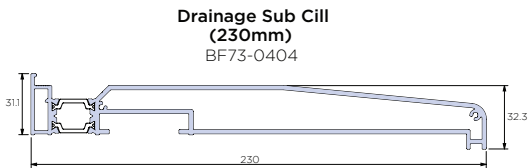

Ventilation - Contemporary Sash

- When specified 2500 / 4000 trickle vents are fitted into either a 38mm add-on or into 55mm outer frame, with the addition of a 20mm add-on to the head (this is supplied as standard when this option is selected).

Ventilation - Flush Sash

- When specified 2500 / 4000 trickle vents are fitted into a 38mm add-on.

Accreditations

- Available with a Alunet burglar resistance PAS24 rating

PANORAMA SUPERSLIM ALUMINIUM WINDOWS - TYPICAL SECTIONS

Outward opening | All measurements in mm
 (Sashes are internally beaded / fixed lites externally beaded as standard)

CILL OPTIONS

Side Hung Sash max width (Outer-Outer) 740mm

Side Hung Sash max height (Outer-Outer) 1500mm

Top Hung Sash max width (Outer-Outer) 1300mm

Top Hung Sash max height (Outer-Outer) 1500mm

Max side hung weight per sash 24kg

Max top hung weight per sash 40kg

Weight Restrictions

Maximum width and height based on heavy duty hinges utilising double glazed units.