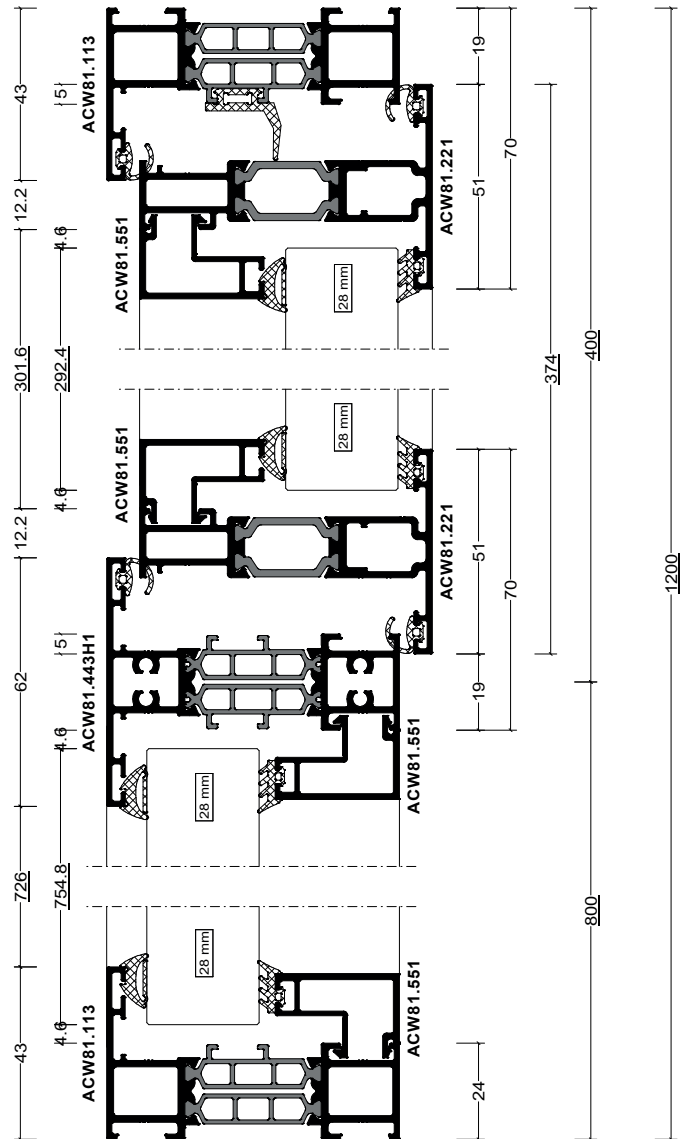

- Standard 28mm double glazed
- Optional 44mm triple glazed
- Black warm edge spacer bar

Glazing Options

- Clear or patterned glass
- Range of lead lite patterns

Georgian Bar Options

- Internal 18mm or 25mm Georgian bar
- 25mm Astragal
- 40mm Astragal (single horizontal or vertical bar only)

Outward opening | All measurements in mm
 (Sashes are internally beaded / fixed lites externally beaded as standard)

CILL OPTIONS

Side Hung Sash max width (Outer-Outer) 740mm

Side Hung Sash max height (Outer-Outer) 1500mm

Top Hung Sash max width (Outer-Outer) 1300mm

Top Hung Sash max height (Outer-Outer) 1500mm

Max side hung weight per sash 24kg

Max top hung weight per sash 40kg

Weight Restrictions

Maximum width and height based on heavy duty hinges utilising double glazed units.

Maximum weight overrides the maximum width or height of any sash.

CONTEMPORARY CASEMENT VERTICAL CROSS-SECTION

CONTEMPORARY CASEMENT HORIZONTAL CROSS-SECTION